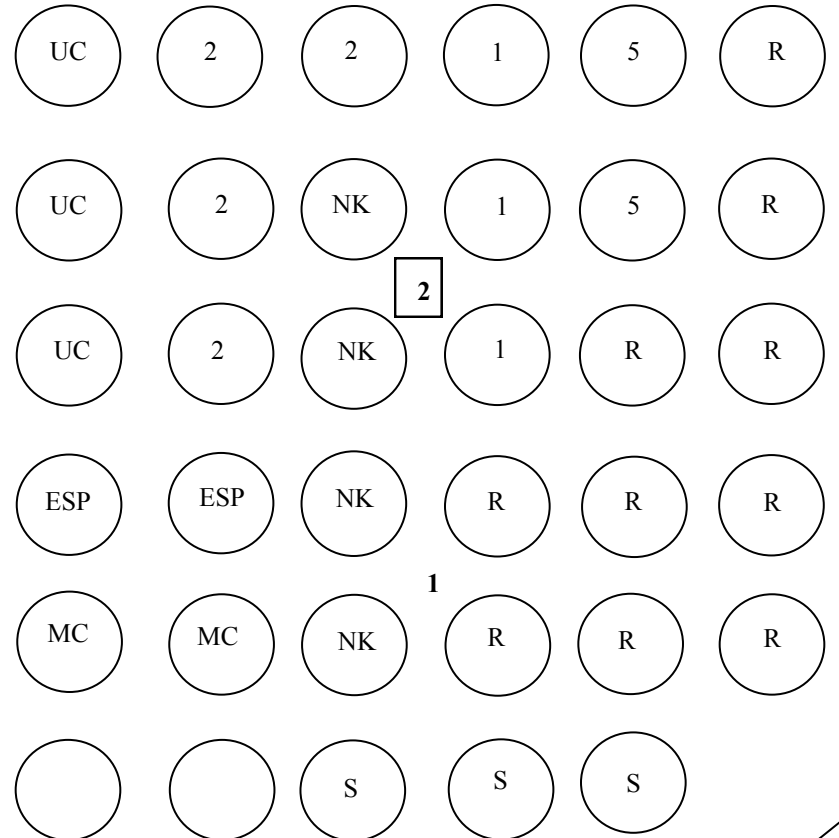

SCREEN

SCREEN

CHOIR

STAGE

RAMP

SCREEN

SCREEN

LIGHT

CAMERA

LIGHT

Tables are rounds of 10.