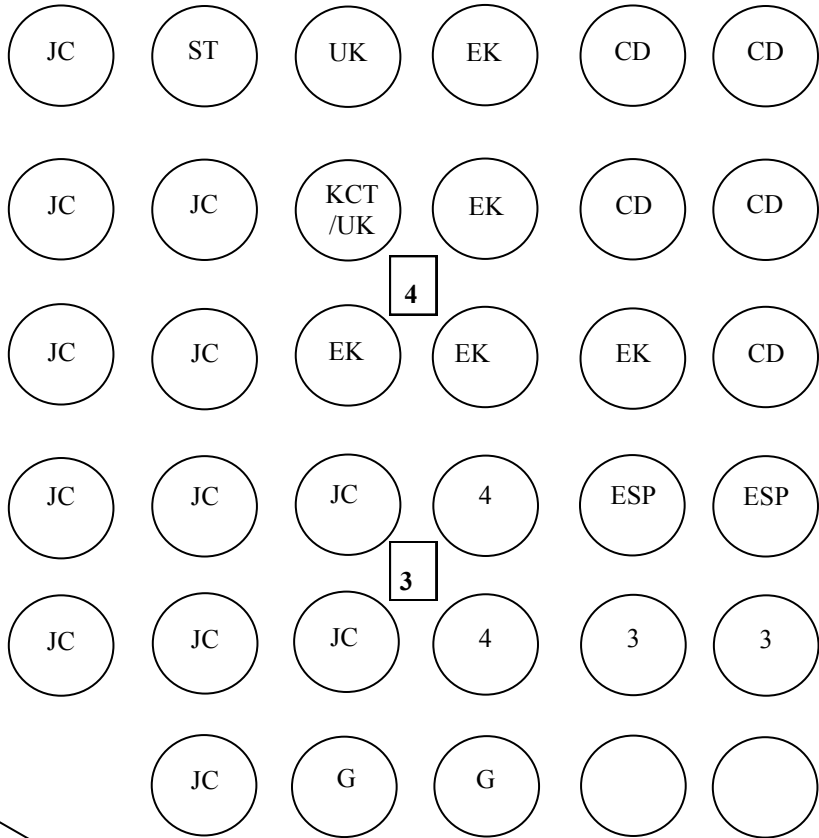

SCREEN

SCREEN

CHOIR

STAGE

RAMP

SCREEN

SCREEN

LIGHT

CAMERA

LIGHT

Tables are rounds of 10.